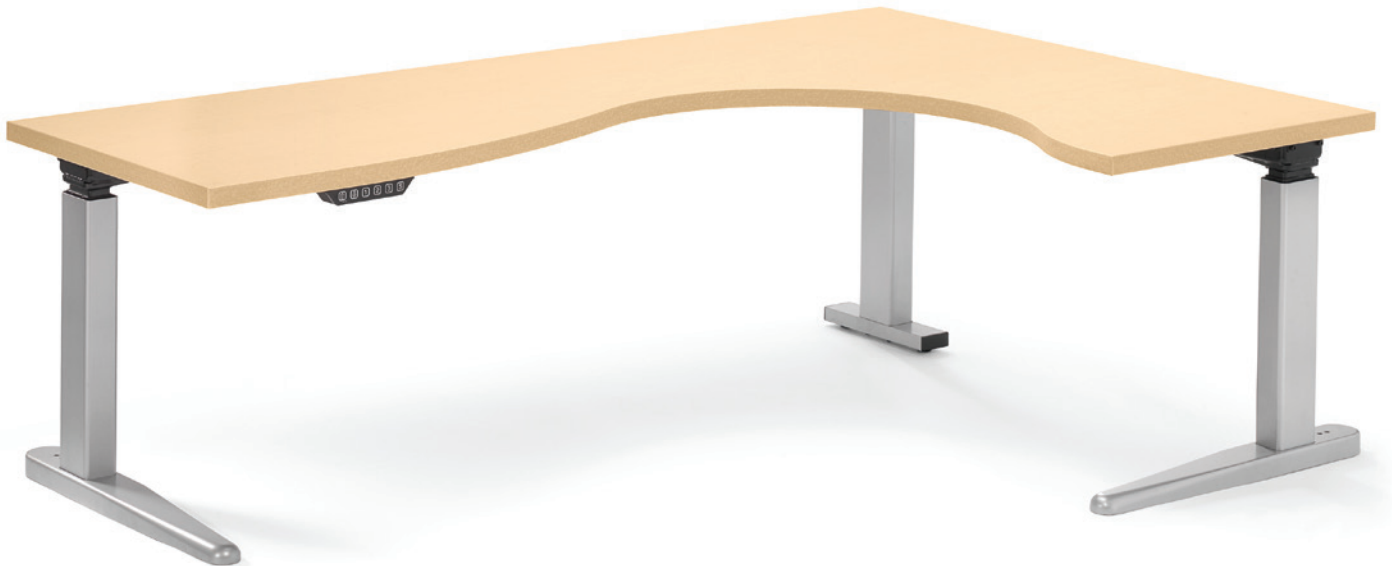

VISO™

Integrate your adjustability.

A table with two ranges of sit-to-stand height adjustability, and the design versatility to blend with other furniture.

JRBStudio

A BAKER MANUFACTURING brand

VISO™ A CLEAN, LIGHT DESIGN AESTHETIC

- Independent legs with no connecting bar
- A nearly endless vocabulary of sizes and shapes
- Select from an extensive collection of colors, materials, and finishes
- Standard controller with memory presets
- 0.1 watt standby power
- Comprehensive 12-year warranty

A VARIETY OF MECHANISMS

Available in electric mechanism, Viso embraces the latest ANSI HFES maximum range (22"-48"), and offers multiple leg-positioning options.

MECHANISM	ADJUSTIBILITY RANGE
Electric	22" - 48"
Electric	24" - 50"