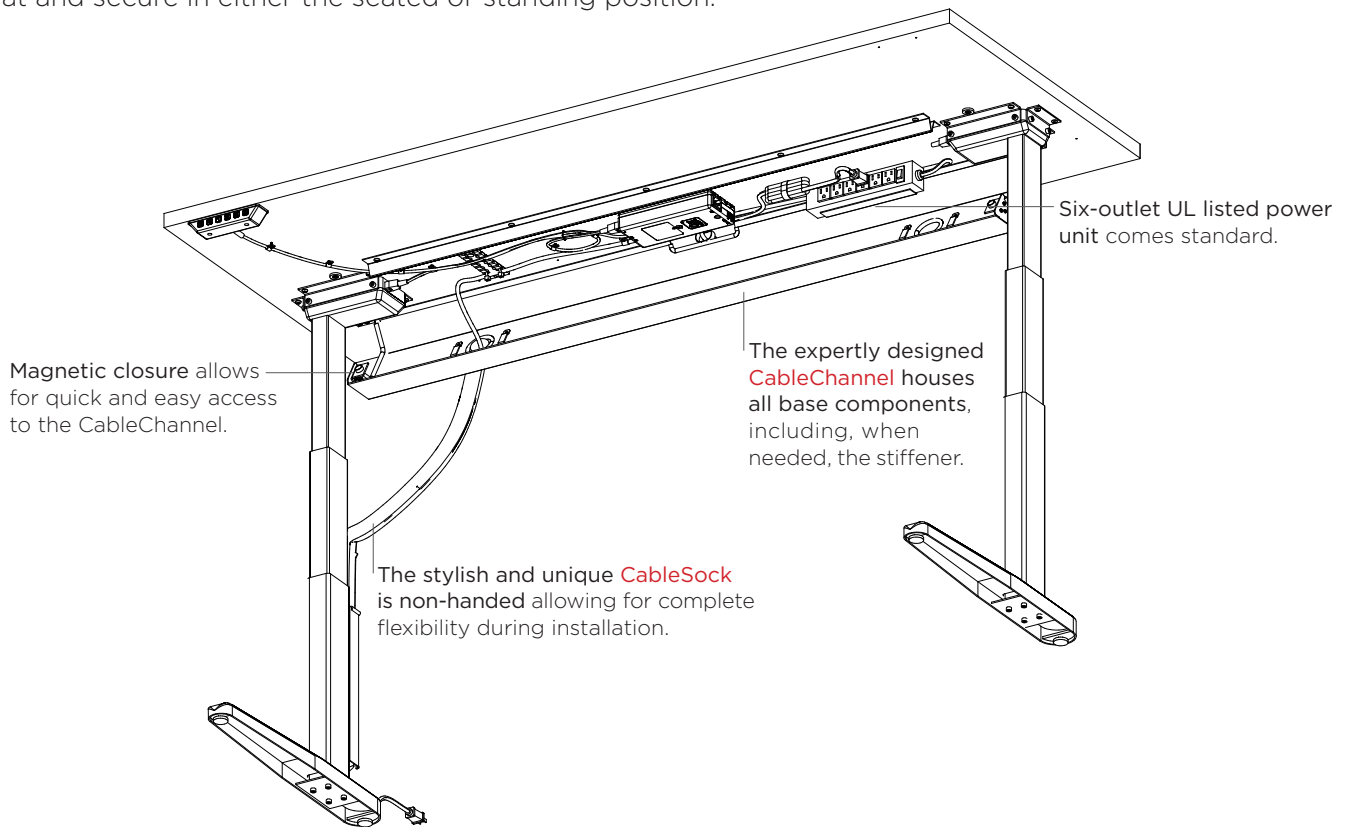

INTEGRATED CABLE MANAGEMENT SYSTEM

The JRB Studio Integrated Cable Management System offers an elegant and complete solution to vertical and horizontal cable, data, and power management.

JRBStudio

A BAKER MANUFACTURING brand

INTELLIGENT. SOPHISTICATED. ADAPTABLE.

The innovative design of the Integrated Cable Management System provides for easy user access and keeps your cabling neat and secure in either the seated or standing position.

The Integrated Cable Management System is cleverly designed to accommodate nearly any configuration, size or shape of height adjustable furniture.