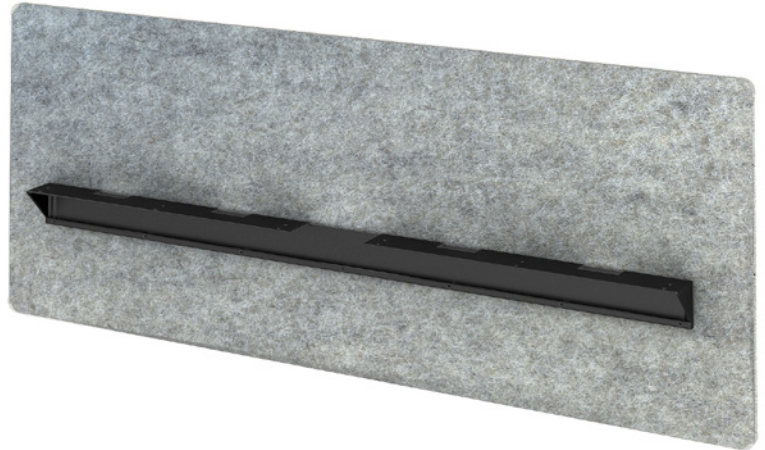

# S.E.A. SCREEN

*Smart. Easy. Affordable.*

The S.E.A. Screen from JRB Studio just may be the easiest, smartest, most affordable desk addition you could choose.

**JRBStudio**

A BAKER MANUFACTURING brand

## A SCREEN LIKE NO OTHER

***Attractive options, priced right and available on 4-day quick ship.***

S.E.A. Screen is a distinctive product with an exceptional story. There is nothing like it on the market at the offered price. From the broad choice of edges, colors and sizes, to the intuitive bracket design, to the acoustical properties, to the cable management options, S.E.A. Screen is intelligently designed and thoroughly lives up to its name as a smart, easy and affordable product.

- 4 day quick ship
- Standard sizes - 42", 48" and 60"
- Three attractive edge options, four colors, three standard sizes
- Concealed bracket that accommodates monitor arms and cables
- Optional cable management that attaches to the screen bracket
- Bracket is factory installed reducing field installation time
- Noise reduction coefficient (NRC) of .8
- Class A nonflammable rating
- Greenguard Gold
- Made from over 90% post-consumer recycled content
- 12-year warranty