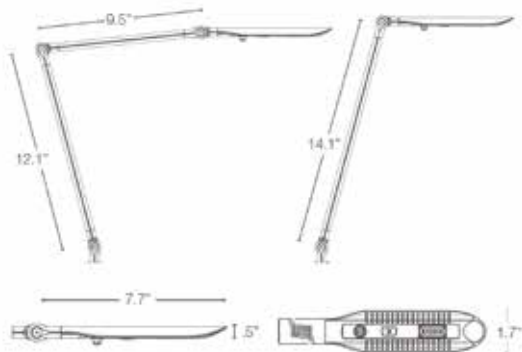

DIMENSIONS

RECYCLABILITY

Material content recyclability by weight:

- Aluminum (1 lbs) - 17%
- Iron (4.37 lbs) - 74.5%
- Plastic (0.045 lbs) - 0.7%
- Steel (0.12 lbs) - 2%
- Non-recyclable electronic content - 5.8%

Contains 35% pre-consumer recycled material by weight. 94% post-consumer recyclability by weight. Mercury-free LEDs.

FINISH COLORS

White

Silver

Black

JRBStudio

A BAKER MANUFACTURING brand

JRB Studio | 75 Wadley Street | Pineville, LA 71360
Toll Free: (888) 512 7036 | Telephone: (318) 445 7036 | Fax: (318) 443 7856

The contract furniture division of Baker Manufacturing Company now offers its product lines under the name JRB Studio, a Baker Manufacturing brand.